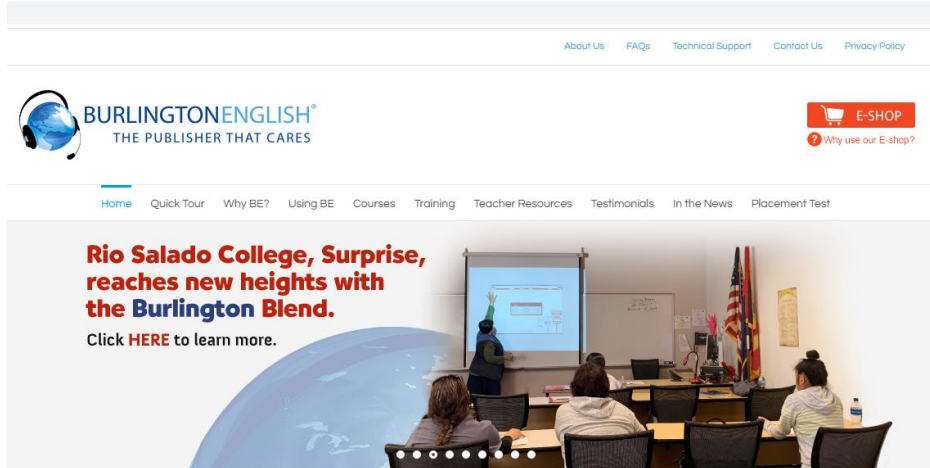

How to access Burlington English at Home

1. On your web browser, type in: www.burlingtonenglish.com
2. To download Burlington program onto your computer, click on “HERE”.

3. To just use website materials, click on the “BE Login” Button