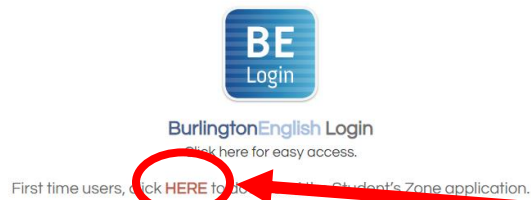

How to access Burlington English at Home

1. On your web browser, type in: www.burlingtonenglish.com
2. To download Burlington program onto your computer, click on “HERE”.

3. To just use website materials, click on the “BE Login” Button